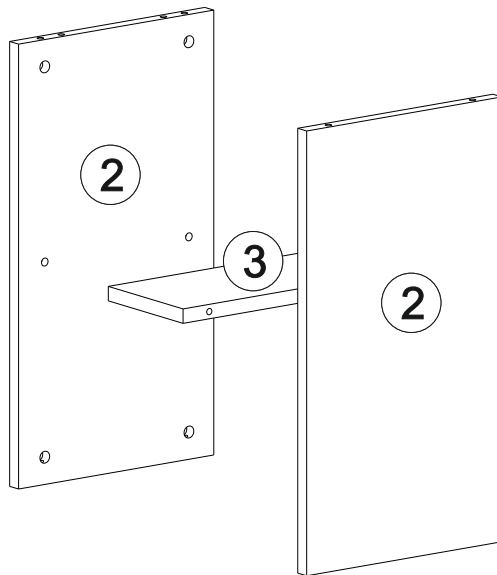

12x

A04 - 8x30 Kavela

12x

A08- TAPA

Part #1 2x
Part #2 2x
Part #3 1x

Total 5x

SLOT YAN SEHPA SLOT SIDE TABLE

Disassembled Parts Demonte Parçalar